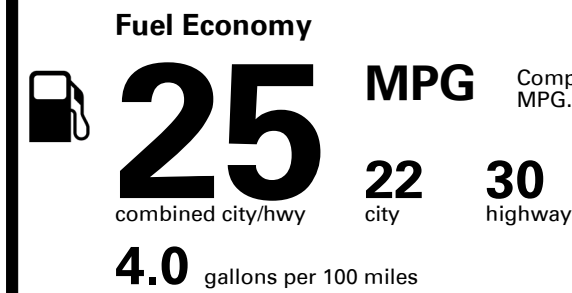

TOTAL PRICE: \$41,020.00

171 A 097HGLOVI

EMISSIONS:
This vehicle is certified to meet emission requirements in all 50 states

EPA DOT Fuel Economy and Environment

Gasoline Vehicle

Compact Cars range from 14 to 119 MPG. The best vehicle rates 136 MPGe.

You spend \$2,000 more in fuel costs over 5 years compared to the average new vehicle.

Annual fuel cost \$1,800

Fuel Economy & Greenhouse Gas Rating (tailpipe only)

Smog Rating (tailpipe only)

This vehicle emits 357 grams CO₂ per mile. The best emits 0 grams per mile (tailpipe only). Producing and distributing fuel also create emissions; learn more at fueleconomy.gov.