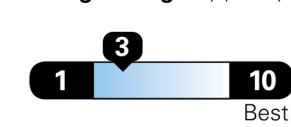

Smog Rating (tailpipe only)

This vehicle emits 447 grams CO₂ per mile. The best emits 0 grams per mile (tailpipe only). Producing and distributing fuel also create emissions; learn more at fueleconomy.gov.

Actual results will vary for many reasons, including driving conditions and how you drive and maintain your vehicle. The average new vehicle gets 27 MPG and costs $7,000 to fuel over 5 years. Cost estimates are based on 15,000 miles per year at $ 2.55 per gallon. MPGe is miles per gasoline gallon equivalent. Vehicle emissions are a significant cause of climate change and smog.

fueleconomy.gov

Calculate personalized estimates and compare vehicles