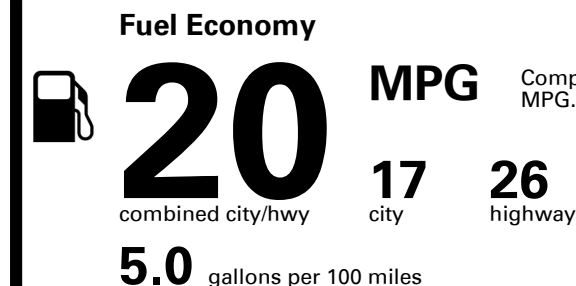

EMISSIONS:
 This vehicle is certified to meet emission requirements in all 50 states

Inland Freight & Handling : \$995.00

TOTAL PRICE: \$46,645.00

EPA DOT Fuel Economy and Environment

Gasoline Vehicle

Compact Cars range from 14 to 119 MPG. The best vehicle rates 136 MPGe.

You spend \$4,250
 more in fuel costs over 5 years compared to the average new vehicle.

Annual fuel cost \$2,250

Fuel Economy & Greenhouse Gas Rating (tailpipe only)

Smog Rating (tailpipe only)

This vehicle emits 447 grams CO₂ per mile. The best emits 0 grams per mile (tailpipe only). Producing and distributing fuel also create emissions; learn more at fueleconomy.gov.